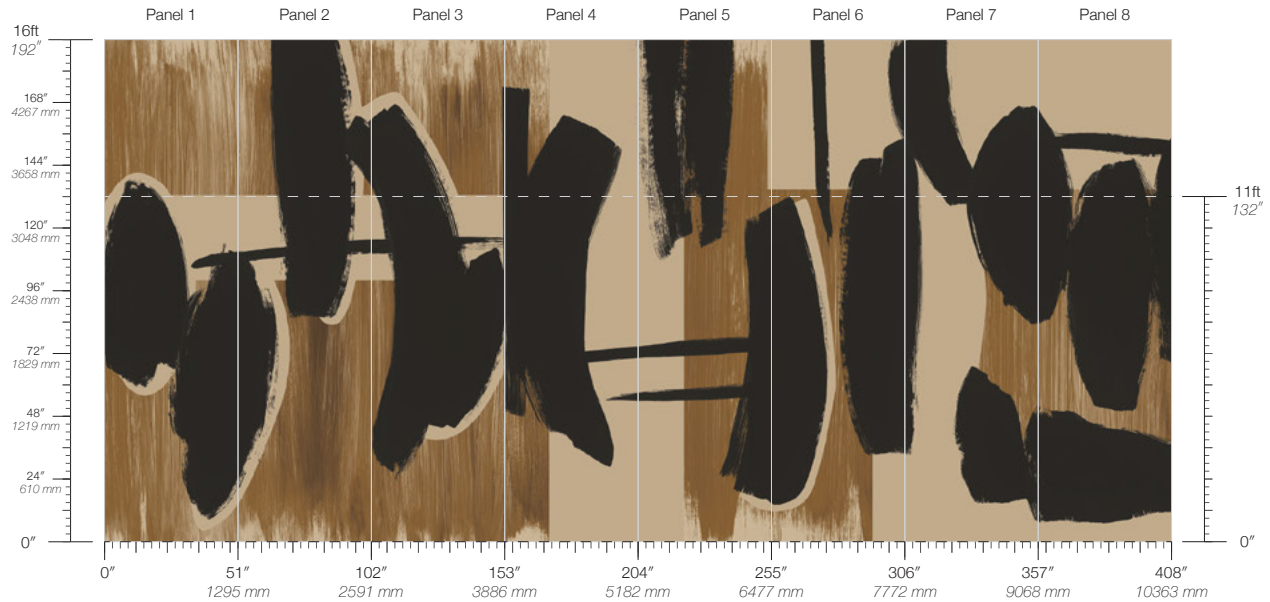

Gesture Instinct

Suitable for residential and commercial projects

COLOR
Instinct

ITEM
5304

CONTENT
Type II Vinyl

PANEL WIDTH
51" / 1295 mm trimmed

PANEL HEIGHT
132" / 3353 mm standard
192" / 4877 mm extended

REPEAT
Non-repeating

STOCK
Made to order

LEAD TIME
4 weeks to print

MINIMUM
1 panel

PRICE
Available upon request

ORIGIN
USA

DETAILS
Custom options available

ENVIRONMENTAL
Low VOC
Cadmium & Lead Free
Formulation

SPECS
Commercial Vinyl face
Polyester/Cotton woven backing
20 oz per linear yard
620 g per linear meter
Woven surface texture

TESTING
(US) ASTM E84 Adhered Class A
(EU) EN 15102 Class B, s2
(CN) CAN/ULC-S102.2 Class A
CCC-W-408D Type II
WA Specification W-101 Type II
NFPA 286 Corner Burn Test Class A

MAINTENANCE
Water-based cleanser

CONTACT
sales@calicowallpaper.com
+1 718 243 1705
57 Lispenard Street
New York, NY 10013 USA

DISCLAIMER
Refer to our website to
see the full mural artwork.
Reference the physical sample
for color and texture. Panel
maps represent mural
artwork only.